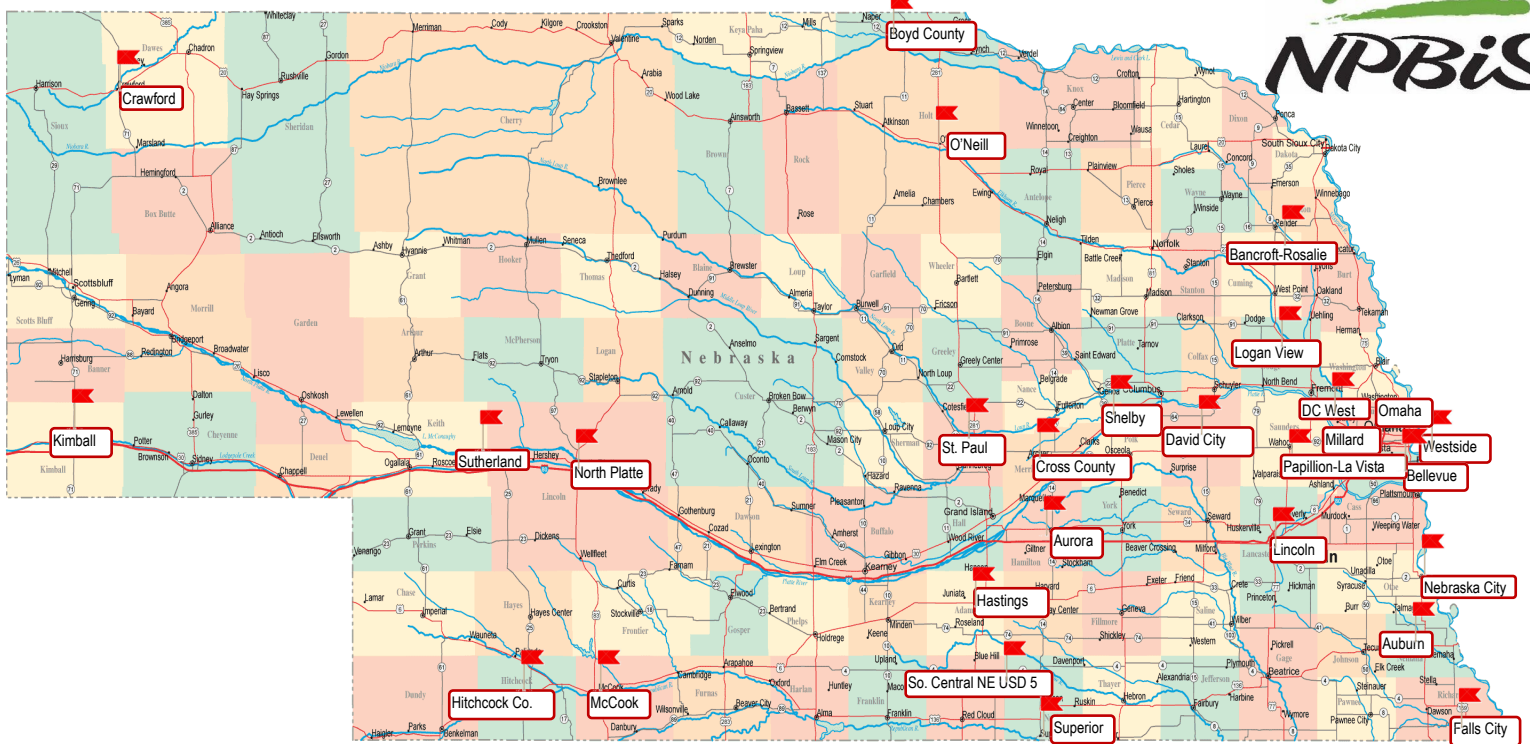

Nebraska schools currently participating in PBis

2017-2018

NPBis

AUBURN PUBLIC SCHOOLS

- Calvert Elem
- Auburn MS/HS

AURORA PUBLIC SCHOOLS

- Aurora Elem

BANCROFT-ROSALIE PUBLIC SCHOOL

- Bancroft - Rosalie Elem

BELLEVUE PUBLIC SCHOOLS

- Fairview Elem
- Twin Ridge Elem
- Two Springs Elem

BOYD COUNTY PUBLIC SCHOOLS

- Boyd County Elem

CRAWFORD PUBLIC SCHOOLS

- Crawford MS/HS

DAVID CITY PUBLIC SCHOOLS

- Bellwood Elem

DC WEST COMMUNITY SCHOOLS

- DC West Elem

CROSS COUNTY COMMUNITY SCHOOLS

Cross County Community Schools

FALLS CITY PUBLIC SCHOOLS

- Falls City MS

HASTINGS PUBLIC SCHOOLS

- Everett Elem

LOGAN VIEW PUBLIC SCHOOLS

- Logan View Elem

MILLARD PUBLIC SCHOOLS

- Cottonwood Elem
- Ezra Elem
- Harvey Oaks Elem
- Upchurch Elem
- Willa Cather Elem
- Horizon HS
- South HS
- West HS

MCCOOK PUBLIC SCHOOLS